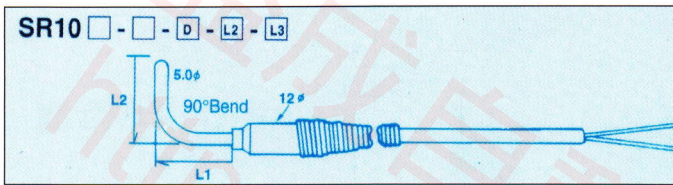

Thermocouple & RTD Sensor 感溫元件

■ TERMINAL BOX & BLOCKS 端子盒

Model	Description
TBKN-□P-□	Large head with Block (大圓頭接線盒) 2P,3P,4P,6P
TBKS-□P-□	Small head with Block (小圓頭接線盒) 2P,3P,4P
TBTL-□P-□	Large T head with Block (大T頭接線盒) 2P
TBTS-□P-□	Small T head with Block (小T頭接線盒) 2P,3P
TBBS-□P-□	Bakelite head with Block (小電木頭接線盒) 2P,3P,4P

TYPE: COLOR CONNECTOR 快速接頭: SIZE:

K= Yellow 黃色 Plug (母) = P Standard(大)=S

J= Black 黑色 Adapter (公) = A Miniature(小)=M

R= Green 綠色

T= Blue 藍色

E= Purple 紫色

TB □ — □ □

■ EXTENSION WIRE 補償導線