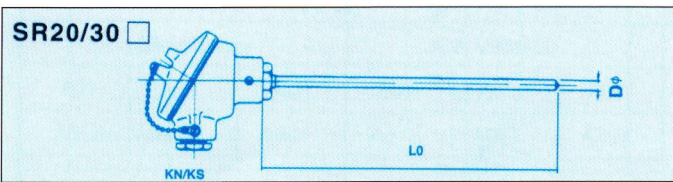

Thermocouple & RTD Sensor 感溫元件

■ TERMINAL BOX & BLOCKS 端子盒

Model	Description
TBKN-□P-□	Large head with Block (大圓頭接線盒) 2P,3P,4P,6P
TBKS-□P-□	Small head with Block (小圓頭接線盒) 2P,3P,4P
TBTL-□P-□	Large T head with Block (大T頭接線盒) 2P
TBTS-□P-□	Small T head with Block (小T頭接線盒) 2P,3P
TBBS-□P-□	Bakelite head with Block (小電木頭接線盒) 2P,3P,4P

TYPE: COLOR CONNECTOR 快速接頭: SIZE:

K= Yellow 黃色 Plug (母) = P Standard(大)=S

J= Black 黑色 Adapter (公) = A Miniature(小)=M

R= Green 綠色

T= Blue 藍色

E= Purple 紫色

TB □ — □ □

■ EXTENSION WIRE 補償導線