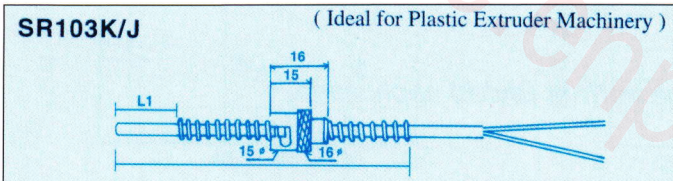

Thermocouple & RTD Sensor 感溫元件

■ TERMINAL BOX & BLOCKS 端子盒

Model	Description
TBKN-□P-□	Large head with Block (大圓頭接線盒) 2P,3P,4P,6P
TBKS-□P-□	Small head with Block (小圓頭接線盒) 2P,3P,4P
TBTL-□P-□	Large T head with Block (大T頭接線盒) 2P
TBTS-□P-□	Small T head with Block (小T頭接線盒) 2P,3P
TBBS-□P-□	Bakelite head with Block (小電木頭接線盒) 2P,3P,4P

TYPE: COLOR CONNECTOR 快速接頭: SIZE:

K= Yellow 黃色 Plug (母) = P Standard(大)=S

J= Black 黑色 Adapter (公) = A Miniature(小)=M

R= Green 綠色

T= Blue 藍色

E= Purple 紫色

TB □ — □ □

■ EXTENSION WIRE 補償導線