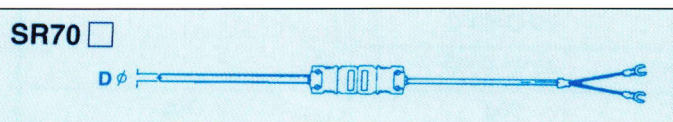

Thermocouple & RTD Sensor 感溫元件

■ TERMINAL BOX & BLOCKS 端子盒

Model	Description
TBKN-□P-□	Large head with Block (大圓頭接線盒) 2P,3P,4P,6P
TBKS-□P-□	Small head with Block (小圓頭接線盒) 2P,3P,4P
TBTL-□P-□	Large T head with Block (大T頭接線盒) 2P
TBTS-□P-□	Small T head with Block (小T頭接線盒) 2P,3P
TBBS-□P-□	Bakelite head with Block (小電木頭接線盒) 2P,3P,4P

TYPE: COLOR CONNECTOR 快速接頭: SIZE:

K= Yellow 黃色 Plug (母) = P Standard(大)=S

J= Black 黑色 Adapter (公) = A Miniature(小)=M

R= Green 綠色

T= Blue 藍色

E= Purple 紫色

TB □ — □ □

■ EXTENSION WIRE 補償導線