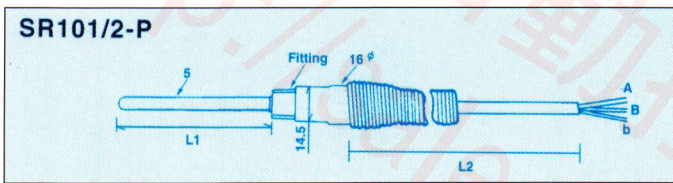

Thermocouple & RTD Sensor 感溫元件

■ TERMINAL BOX & BLOCKS 端子盒

Model	Description
TBKN-□P-□	Large head with Block (大圓頭接線盒) 2P,3P,4P,6P
TBKS-□P-□	Small head with Block (小圓頭接線盒) 2P,3P,4P
TBTL-□P-□	Large T head with Block (大T頭接線盒) 2P
TBTS-□P-□	Small T head with Block (小T頭接線盒) 2P,3P
TBBS-□P-□	Bakelite head with Block (小電木頭接線盒) 2P,3P,4P

TYPE: COLOR CONNECTOR 快速接頭: SIZE:

K= Yellow 黃色 Plug (母) = P Standard(大)=S

J= Black 黑色 Adapter (公) = A Miniature(小)=M

R= Green 綠色

T= Blue 藍色

E= Purple 紫色

TB □ — □ □

■ EXTENSION WIRE 補償導線