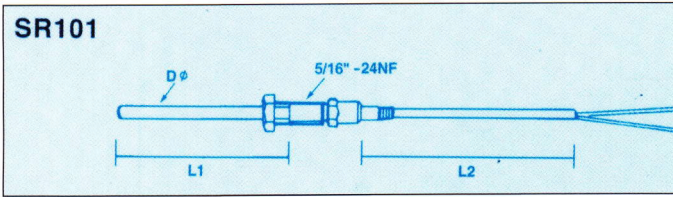

Thermocouple & RTD Sensor 感溫元件

■ TERMINAL BOX & BLOCKS 端子盒

Model	Description
TBKN-□P-□	Large head with Block (大圓頭接線盒) 2P,3P,4P,6P
TBKS-□P-□	Small head with Block (小圓頭接線盒) 2P,3P,4P
TBTL-□P-□	Large T head with Block (大T頭接線盒) 2P
TBTS-□P-□	Small T head with Block (小T頭接線盒) 2P,3P
TBBS-□P-□	Bakelite head with Block (小電木頭接線盒) 2P,3P,4P

TYPE: COLOR CONNECTOR 快速接頭: SIZE:

K= Yellow 黃色 Plug (母) = P Standard(大)=S

J= Black 黑色 Adapter (公) = A Miniature(小)=M

R= Green 綠色

T= Blue 藍色

E= Purple 紫色

TB □ — □ □

■ EXTENSION WIRE 補償導線