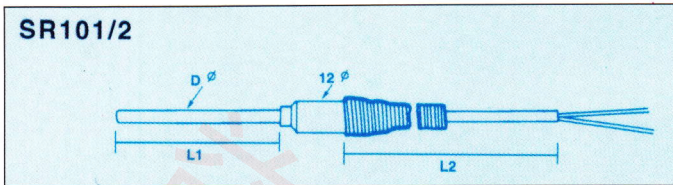

Thermocouple & RTD Sensor 感溫元件

■ TERMINAL BOX & BLOCKS 端子盒

Model	Description
TBKN-□P-□	Large head with Block (大圓頭接線盒) 2P,3P,4P,6P
TBKS-□P-□	Small head with Block (小圓頭接線盒) 2P,3P,4P
TBTL-□P-□	Large T head with Block (大T頭接線盒) 2P
TBTS-□P-□	Small T head with Block (小T頭接線盒) 2P,3P
TBBS-□P-□	Bakelite head with Block (小電木頭接線盒) 2P,3P,4P

TYPE: COLOR CONNECTOR 快速接頭: SIZE:

K= Yellow 黃色 Plug (母) = P Standard(大)=S

J= Black 黑色 Adapter (公) = A Miniature(小)=M

R= Green 綠色

T= Blue 藍色

E= Purple 紫色

TB □ — □ □

■ EXTENSION WIRE 補償導線