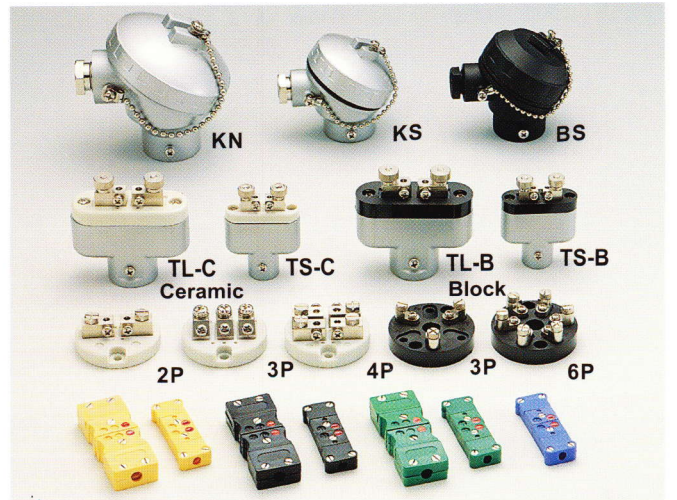

Thermocouple & RTD Sensor 感溫元件

■ TERMINAL BOX & BLOCKS 端子盒

Model	Description
TBKN-□P-□	Large head with Block (大圓頭接線盒) 2P,3P,4P,6P
TBKS-□P-□	Small head with Block (小圓頭接線盒) 2P,3P,4P
TBTL-□P-□	Large T head with Block (大T頭接線盒) 2P
TBTS-□P-□	Small T head with Block (小T頭接線盒) 2P,3P
TBBS-□P-□	Bakelite head with Block (小電木頭接線盒) 2P,3P,4P

TYPE: COLOR CONNECTOR 快速接頭: SIZE:

K= Yellow 黃色 Plug (母) = P Standard(大)=S

J= Black 黑色 Adapter (公) = A Miniature(小)=M

R= Green 綠色

T= Blue 藍色

E= Purple 紫色

TB □ — □ □

■ EXTENSION WIRE 補償導線