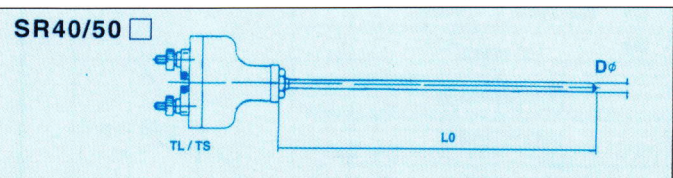

Thermocouple & RTD Sensor 感溫元件

■ TERMINAL BOX & BLOCKS 端子盒

Model	Description
TBKN-□P-□	Large head with Block (大圓頭接線盒) 2P,3P,4P,6P
TBKS-□P-□	Small head with Block (小圓頭接線盒) 2P,3P,4P
TBTL-□P-□	Large T head with Block (大T頭接線盒) 2P
TBTS-□P-□	Small T head with Block (小T頭接線盒) 2P,3P
TBBS-□P-□	Bakelite head with Block (小電木頭接線盒) 2P,3P,4P

TYPE: COLOR CONNECTOR 快速接頭: SIZE:

K= Yellow 黃色 Plug (母) = P Standard(大)=S

J= Black 黑色 Adapter (公) = A Miniature(小)=M

R= Green 綠色

T= Blue 藍色

E= Purple 紫色

TB □ — □ □

■ EXTENSION WIRE 補償導線