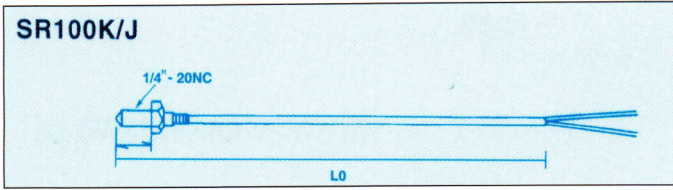

Thermocouple & RTD Sensor 感溫元件

■ TERMINAL BOX & BLOCKS 端子盒

Model	Description
TBKN-□P-□	Large head with Block (大圓頭接線盒) 2P,3P,4P,6P
TBKS-□P-□	Small head with Block (小圓頭接線盒) 2P,3P,4P
TBTL-□P-□	Large T head with Block (大T頭接線盒) 2P
TBTS-□P-□	Small T head with Block (小T頭接線盒) 2P,3P
TBBS-□P-□	Bakelite head with Block (小電木頭接線盒) 2P,3P,4P

TYPE: COLOR CONNECTOR 快速接頭: SIZE:

K= Yellow 黃色 Plug (母) = P Standard(大)=S

J= Black 黑色 Adapter (公) = A Miniature(小)=M

R= Green 綠色

T= Blue 藍色

E= Purple 紫色

TB □ — □ □

■ EXTENSION WIRE 補償導線