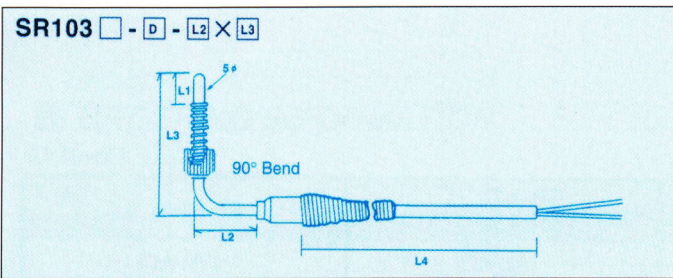

Thermocouple & RTD Sensor 感溫元件

■ TERMINAL BOX & BLOCKS 端子盒

Model	Description
TBKN-□P-□	Large head with Block (大圓頭接線盒) 2P,3P,4P,6P
TBKS-□P-□	Small head with Block (小圓頭接線盒) 2P,3P,4P
TBTL-□P-□	Large T head with Block (大T頭接線盒) 2P
TBTS-□P-□	Small T head with Block (小T頭接線盒) 2P,3P
TBBS-□P-□	Bakelite head with Block (小電木頭接線盒) 2P,3P,4P

TYPE: COLOR CONNECTOR 快速接頭: SIZE:

K= Yellow 黃色 Plug (母) = P Standard(大)=S

J= Black 黑色 Adapter (公) = A Miniature(小)=M

R= Green 綠色

T= Blue 藍色

E= Purple 紫色

TB □ — □ □

■ EXTENSION WIRE 補償導線