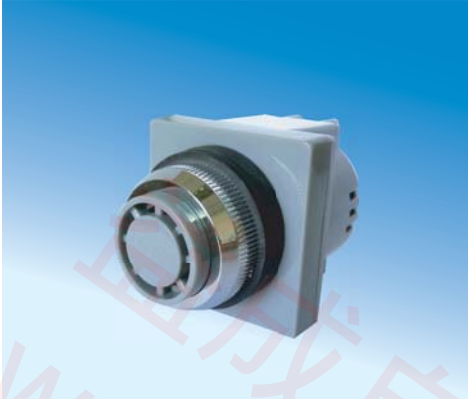

CIKACHI

BUZZER

FEATURES * SMALL SIZE * BEAUTIFUL STYLE * HIGH VOLUME

TYPE : BL-1
MOUNTING : SURFACE
VOLTAGE : AC 12, 24, 110, 220, 240
DC 12, 24

TYPE : BL-2
MOUNTING : FLUSH
VOLTAGE : AC 12, 24, 110, 220, 240
DC 12, 24

TYPE : BL-3
MOUNTING : SURFACE
VOLTAGE : AC 12, 24, 110, 220, 240
DC 12, 24