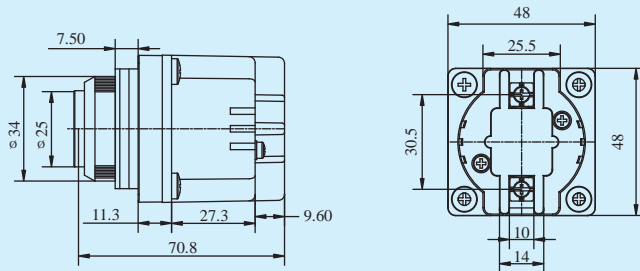

CIKACHI

BUZZER

FEATURES * SMALL SIZE * BEAUTIFUL STYLE * HIGH VOLUME

TYPE : BL-1
MOUNTING : SURFACE
VOLTAGE : AC 12, 24, 110, 220, 240
DC 12, 24

TYPE : BL-2
MOUNTING : FLUSH
VOLTAGE : AC 12, 24, 110, 220, 240
DC 12, 24

TYPE : BL-3
MOUNTING : SURFACE
VOLTAGE : AC 12, 24, 110, 220, 240
DC 12, 24