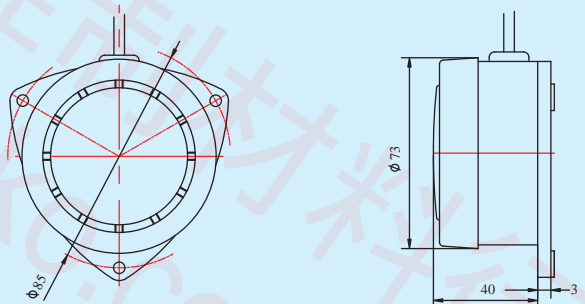

CIKACHI

BUZZER

FEATURES * SMALL SIZE * BEAUTIFUL STYLE * HIGH VOLUME

TYPE : BL-1
MOUNTING : SURFACE
VOLTAGE : AC 12, 24, 110, 220, 240
DC 12, 24

TYPE : BL-2
MOUNTING : FLUSH
VOLTAGE : AC 12, 24, 110, 220, 240
DC 12, 24

TYPE : BL-3
MOUNTING : SURFACE
VOLTAGE : AC 12, 24, 110, 220, 240
DC 12, 24