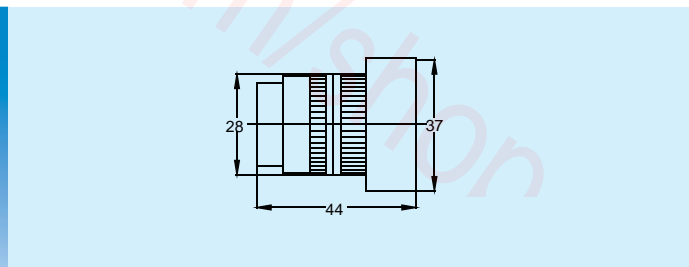

SPECIFICATION

Type	Mounting hole	Voltage Rating	Lens Color
ANPL:Direct Type	22: 22mm \varnothing	1.110V	R:Red G:Green
	25: 25mm \varnothing	2.220V	Y:Yellow B:Blue
	30: 30mm \varnothing	3.440V	W:White

ANPL-22

ANPL-25

ANPL-30

SPECIFICATION

Type	Mounting hole	Voltage Rating	Lens Color
TNPL:Transformer Type	22: 22mm \varnothing	1.110V	R:Red G:Green
	25: 25mm \varnothing	2.220V	Y:Yellow B:Blue
	30: 30mm \varnothing	3.440V	W:White