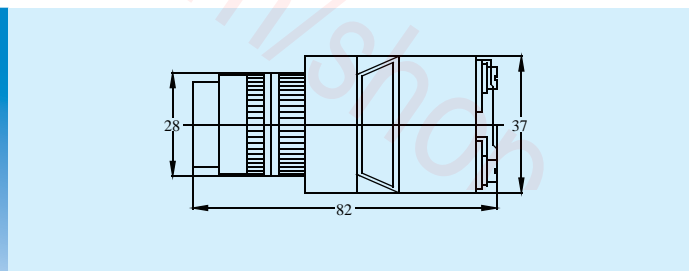

SPECIFICATION

Type	Mounting hole	Voltage Rating	Lens Color
TNPL:Transformer Type	22: 22mm $\varnothing$	1.110V	R:Red G:Green
	25: 25mm $\varnothing$	2.220V	Y:Yellow B:Blue
	30: 30mm $\varnothing$	3.440V	W:White

TNPL-25