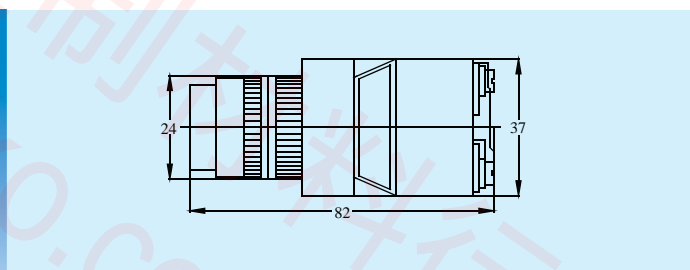

Type	Mounting hole	Voltage Rating	Lens Color
TNPL:Transformer Type	22: 22mm $\varnothing$	1.110V	R:Red G:Green
	25: 25mm $\varnothing$	2.220V	Y:Yellow B:Blue
	30: 30mm $\varnothing$	3.440V	W:White

TNPL-22