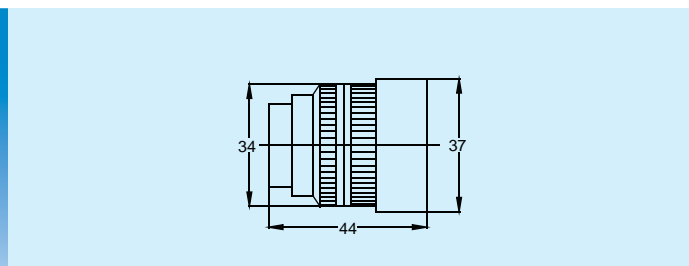

SPECIFICATION

Type	Mounting hole	Voltage Rating	Lens Color
ANPL:Direct Type	22: 22mm \varnothing	1.110V	R:Red G:Green
	25: 25mm \varnothing	2.220V	Y:Yellow B:Blue
	30: 30mm \varnothing	3.440V	W:White

ANPL-22

ANPL-25

ANPL-30

SPECIFICATION

Type	Mounting hole	Voltage Rating	Lens Color
TNPL:Transformer Type	22: 22mm \varnothing	1.110V	R:Red G:Green
	25: 25mm \varnothing	2.220V	Y:Yellow B:Blue
	30: 30mm \varnothing	3.440V	W:White