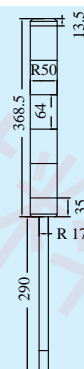

## POWER PUSH BUTTON 多層式信號燈

| 信號燈<br>TOWER LIGHT | 層數<br>LEVEL | 電壓<br>VOLTAGE                            | 燈泡             |          | 蜂鳴器<br>BUZZER |
|--------------------|-------------|--|----------------|----------|---------------|
|                    |             |  | FILEMEMNT BULB | LED BULB |               |
| LTM                | 1-5         | DC:12,24<br>AC:12,24,<br>110,220,<br>240 | ✓              |          |               |
| LTGM               | 1-5         |  | ✓              |          |               |
| LTM-D              | 1-5         |  | ✓              | ✓        |               |
| LTM-DF             | 1-4         |  | ✓              | ✓        | ✓             |
| LTGM-D             | 1-5         |  | ✓              | ✓        |               |
| LTGM-DF            | 1-4         |  | ✓              | ✓        | ✓             |

附注：12VDC,24VDC請連接有接點繼電器。LTM-DF,LTGM-DF只有四層數。\*F=蜂鳴器

Remarks: LTM/LTGM type operating on DC.12V、or 24V please connect with switch or relay.LTM-DF or LTGM-DF maximumis 4 level.  
\*F=Buzzer

### LTGM

| 信號燈<br>TOWER LIGHT | 層數<br>LEVEL | 電壓<br>VOLTAGE                                 | 燈泡             |          | 蜂鳴器<br>BUZZER |
|--------------------|-------------|---|----------------|----------|---------------|
|                    |             |   | FILEMEMNT BULB | LED BULB |               |
| LTM                | 1-5         | DC: 12, 24<br>AC: 12, 24,<br>110, 220,<br>240 | ✓              |          |               |
| LTGM               | 1-5         |   | ✓              |          |               |
| LTM-D              | 1-5         |   | ✓              | ✓        |               |
| LTM-DF             | 1-4         |   | ✓              | ✓        | ✓             |
| LTGM-D             | 1-5         |   | ✓              | ✓        |               |
| LTGM-DF            | 1-4         |   | ✓              | ✓        | ✓             |