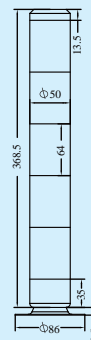

信號燈 TOWER LIGHT	層數 LEVEL	電壓 VOLTAGE	燈泡		蜂鳴器 BUZZER
			FILEMEMNT BULB	LED BULB	
LTM	1-5	DC: 12, 24 AC: 12, 24, 110, 220, 240	✓		
LTGM	1-5		✓		
LTM-D	1-5		✓	✓	
LTM-DF	1-4		✓	✓	✓
LTGM-D	1-5		✓	✓	
LTGM-DF	1-4		✓	✓	✓

附注：12VDC, 24VDC請連接有接點繼電器。LTM-DF, LTGM-DF只有四層數。*F=蜂鳴器

Remarks: LTM/LTGM type operating on DC.12V、or 24V please connect with switch or relay. LTM-DF or LTGM-DF maximum is 4 level.

*F=Buzzer

LTM-D

LTGM-D