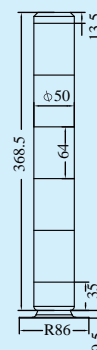

POWER PUSH BUTTON 多層式信號燈

信號燈 TOWER LIGHT	層數 LEVEL	電壓 VOLTAGE	燈泡		蜂鳴器 BUZZER
			FILEMEMNT BULB	LED BULB	
LTM	1-5	DC:12,24 AC:12,24, 110,220, 240	✓		
LTGM	1-5		✓		
LTM-D	1-5		✓	✓	
LTM-DF	1-4		✓	✓	✓
LTGM-D	1-5		✓	✓	
LTGM-DF	1-4		✓	✓	✓

附注：12VDC,24VDC請連接有接點繼電器。LTM-DF,LTGM-DF只有四層數。*F=蜂鳴器

Remarks: LTM/LTGM type operating on DC.12V、or 24V please connect with switch or relay.LTM-DF or LTGM-DF maximumis 4 level.
*F=Buzzer

LTM

LTGM