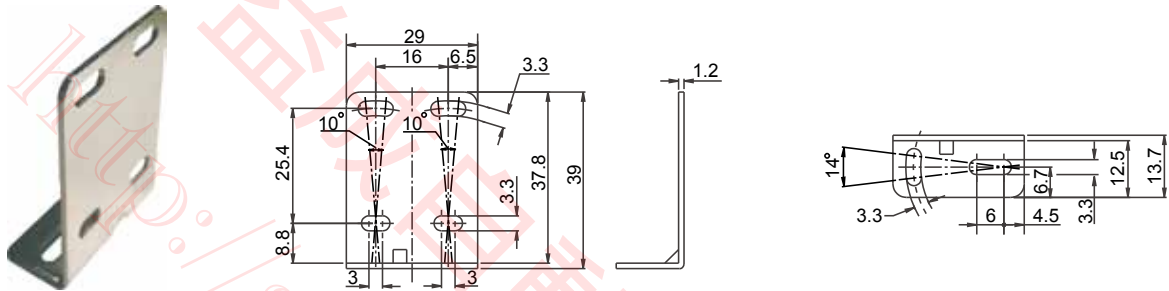

# Bracket

◆ Dimensions / 尺寸圖 :

• MF- 01 Mounting Bracket / MF-01 固定架

• PK-M001 Mounting Bracket / PK-M001 固定架

• R3JK-M001 Mounting Bracket / RJ3K-M001 固定架

• PK5/PM6 Mounting Bracket / PK5/PM6 固定鐵架

Fiber
Photo Sensor
Area Sensor
Ultrasonic Sensors
Inductive Proximity Sensor
Capacitive Proximity Sensor
Timer / Counter
Others
Accessories