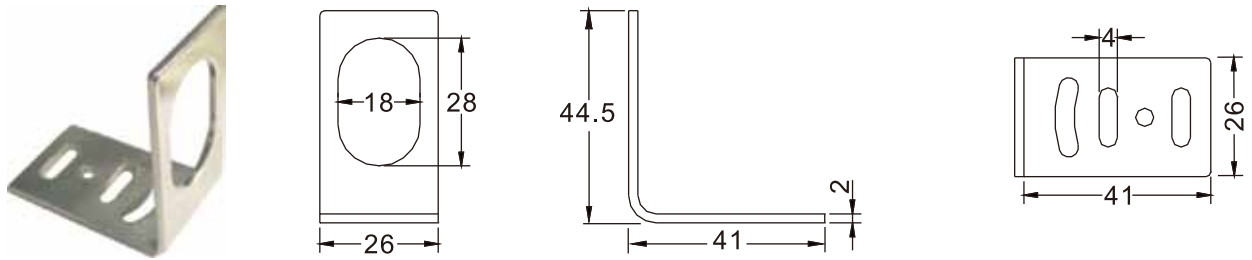

# Bracket

◆ Dimensions / 尺寸圖 :

• MF- 01 Mounting Bracket / MF-01 固定架

• PK-M001 Mounting Bracket / PK-M001 固定架

• R3JK-M001 Mounting Bracket / RJ3K-M001 固定架

• PK5/PM6 Mounting Bracket / PK5/PM6 固定鐵架

Fiber
Photo Sensor
Area Sensor
Ultrasonic Sensors
Inductive Proximity Sensor
Capacitive Proximity Sensor
Timer / Counter
Others
Accessories